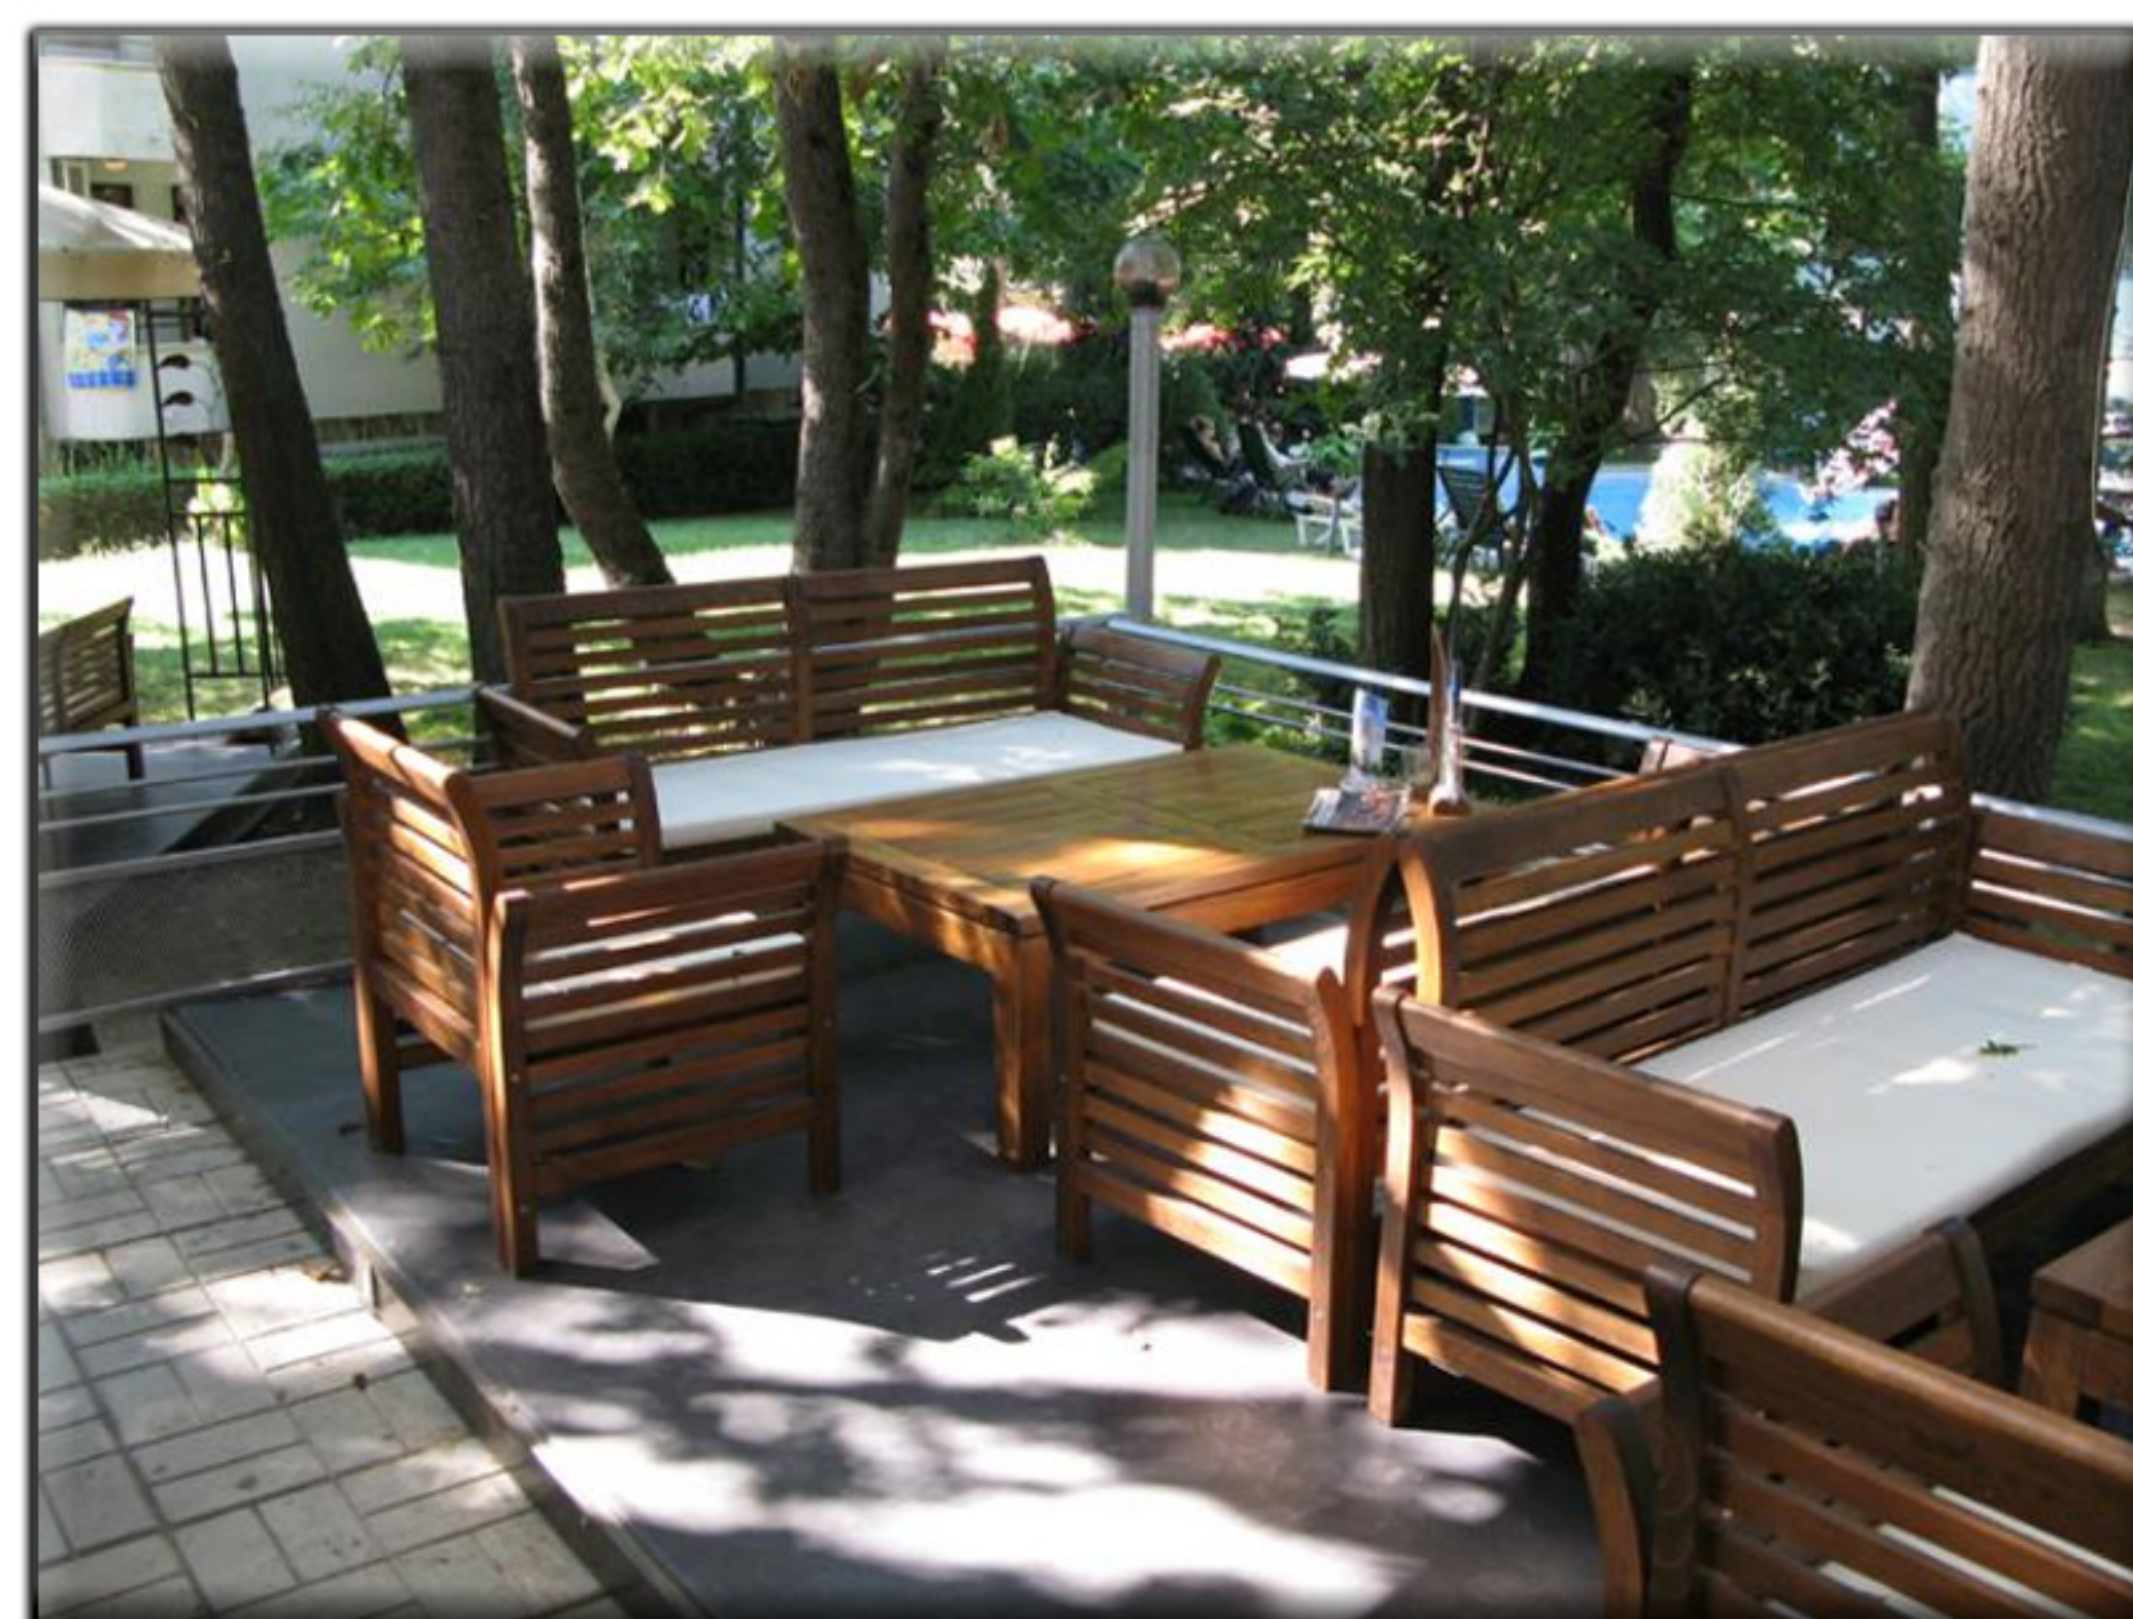

Options:

Cushion made of waterproof polyester with 5 cm foam:

- for the seat
- for the seat and the back

Size:

72/143/55

Weight: 17.5 kg