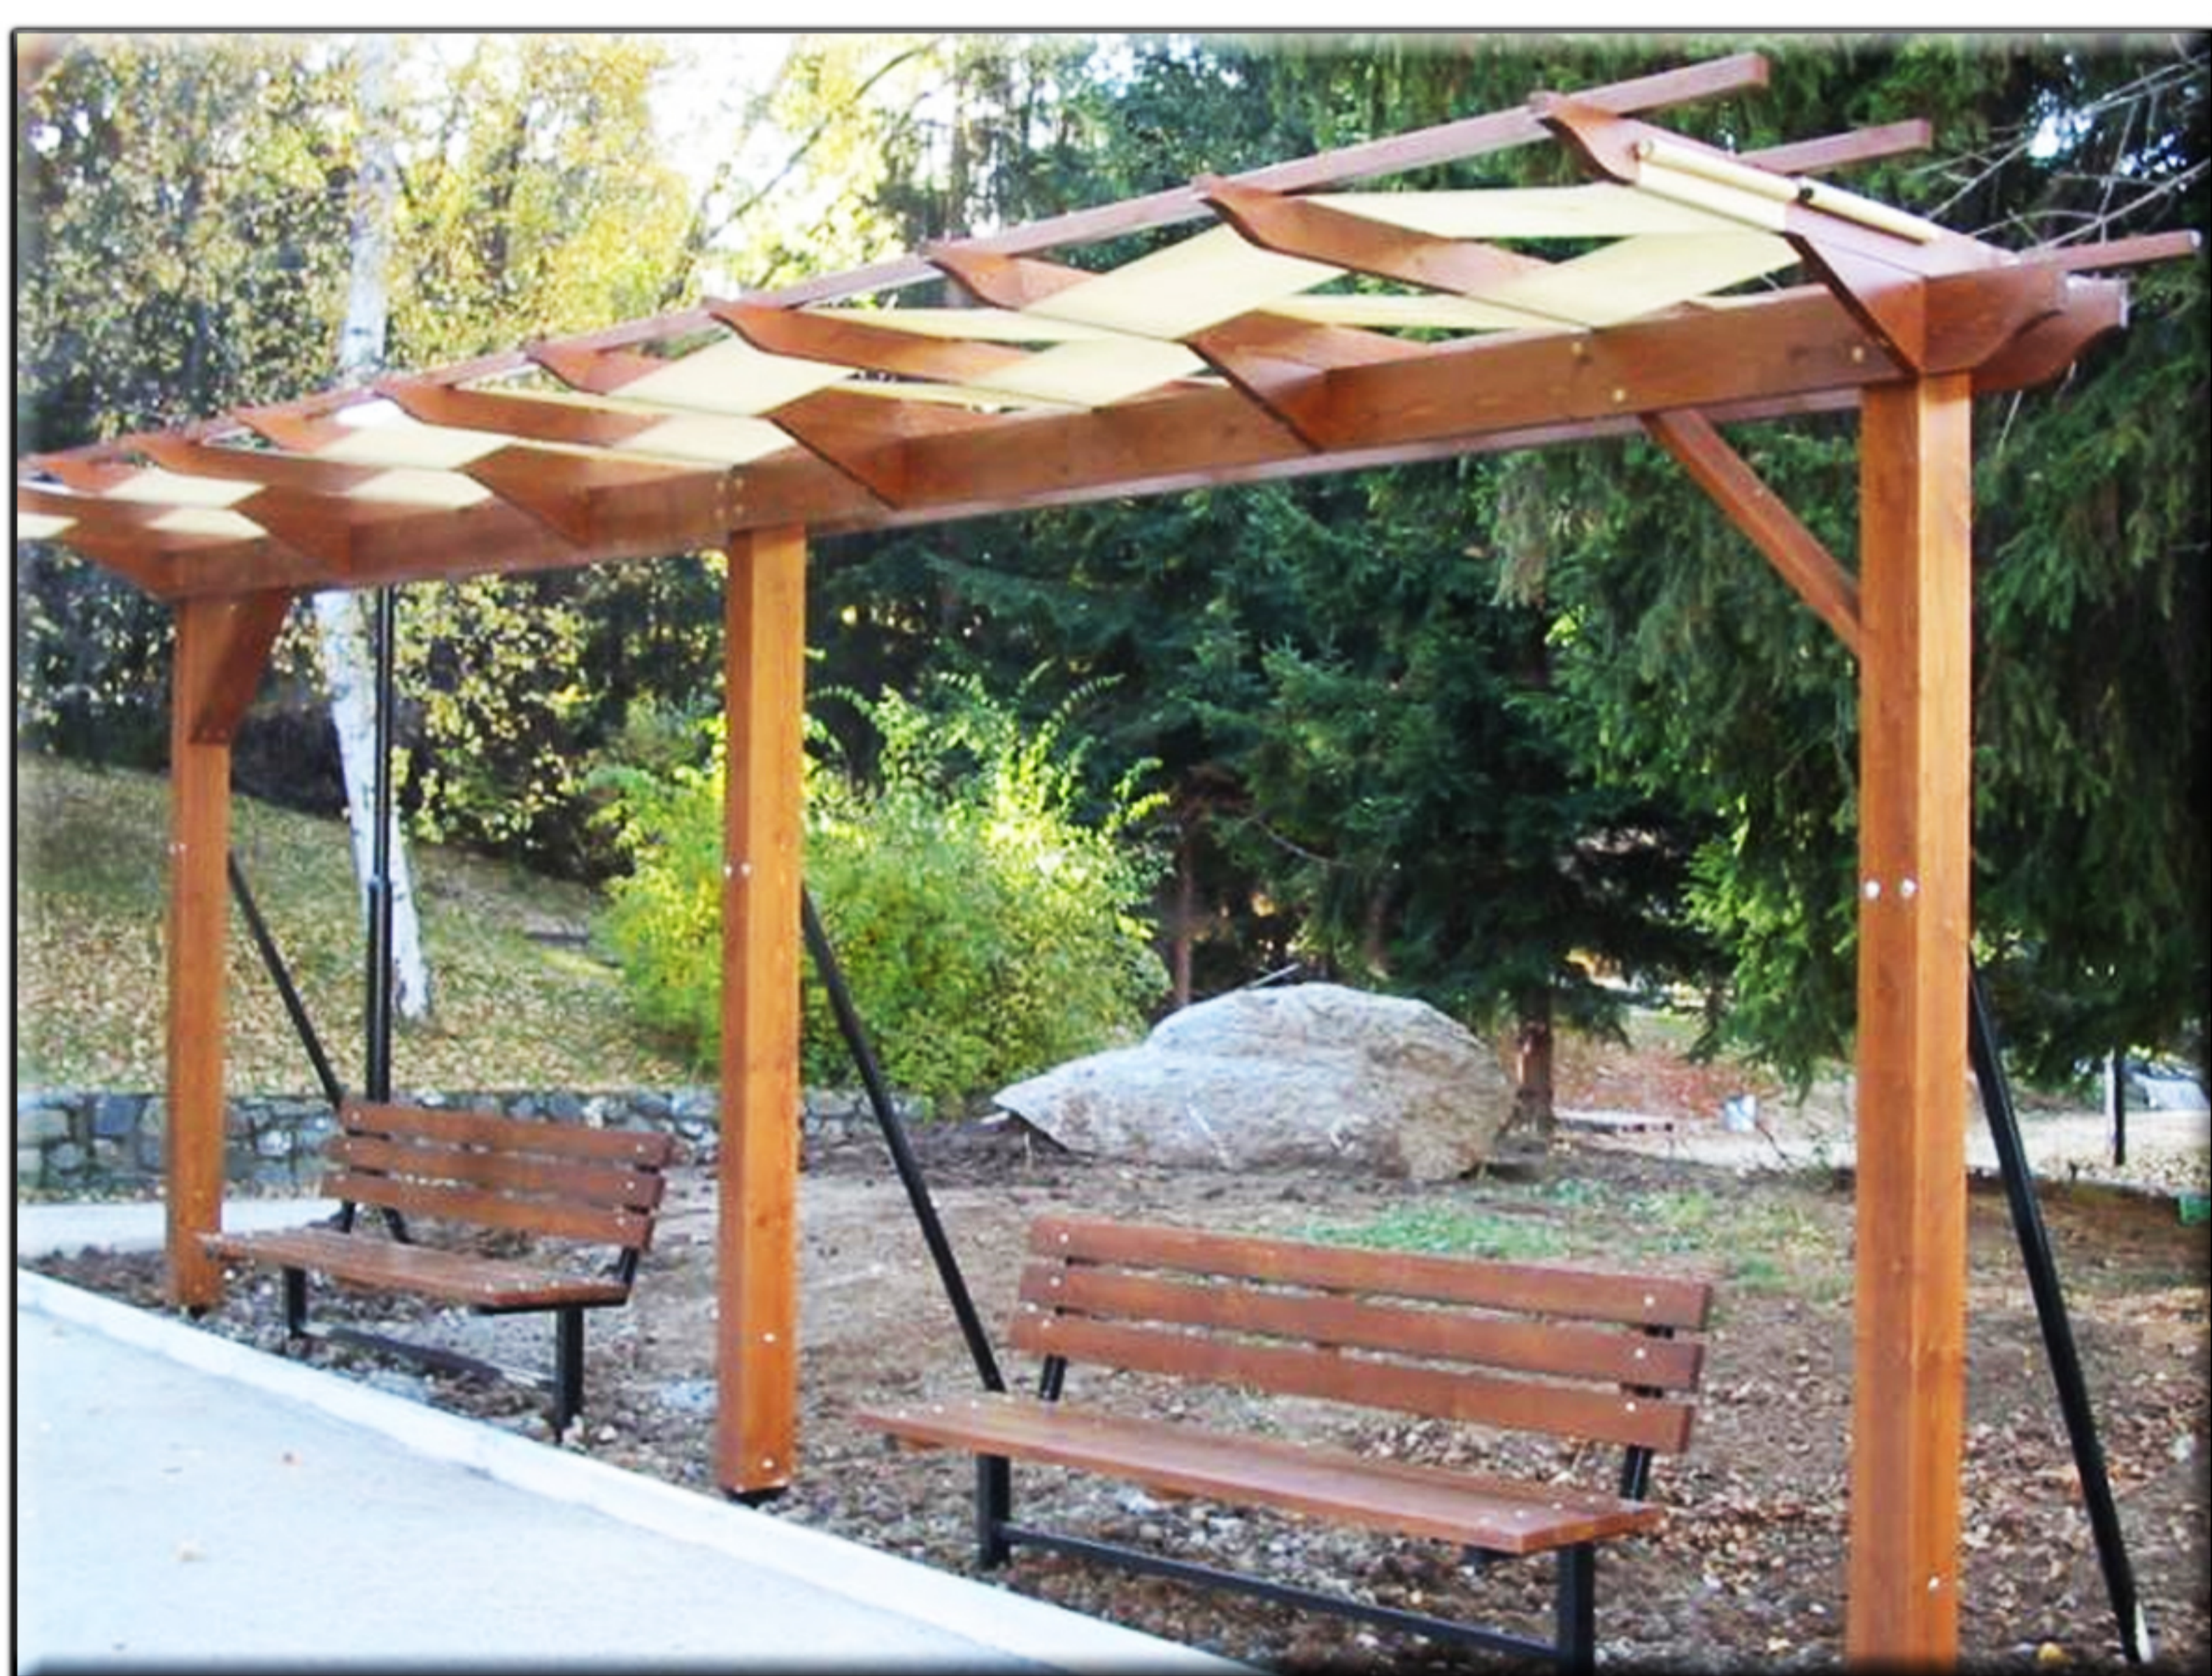

Rectangular pergolas