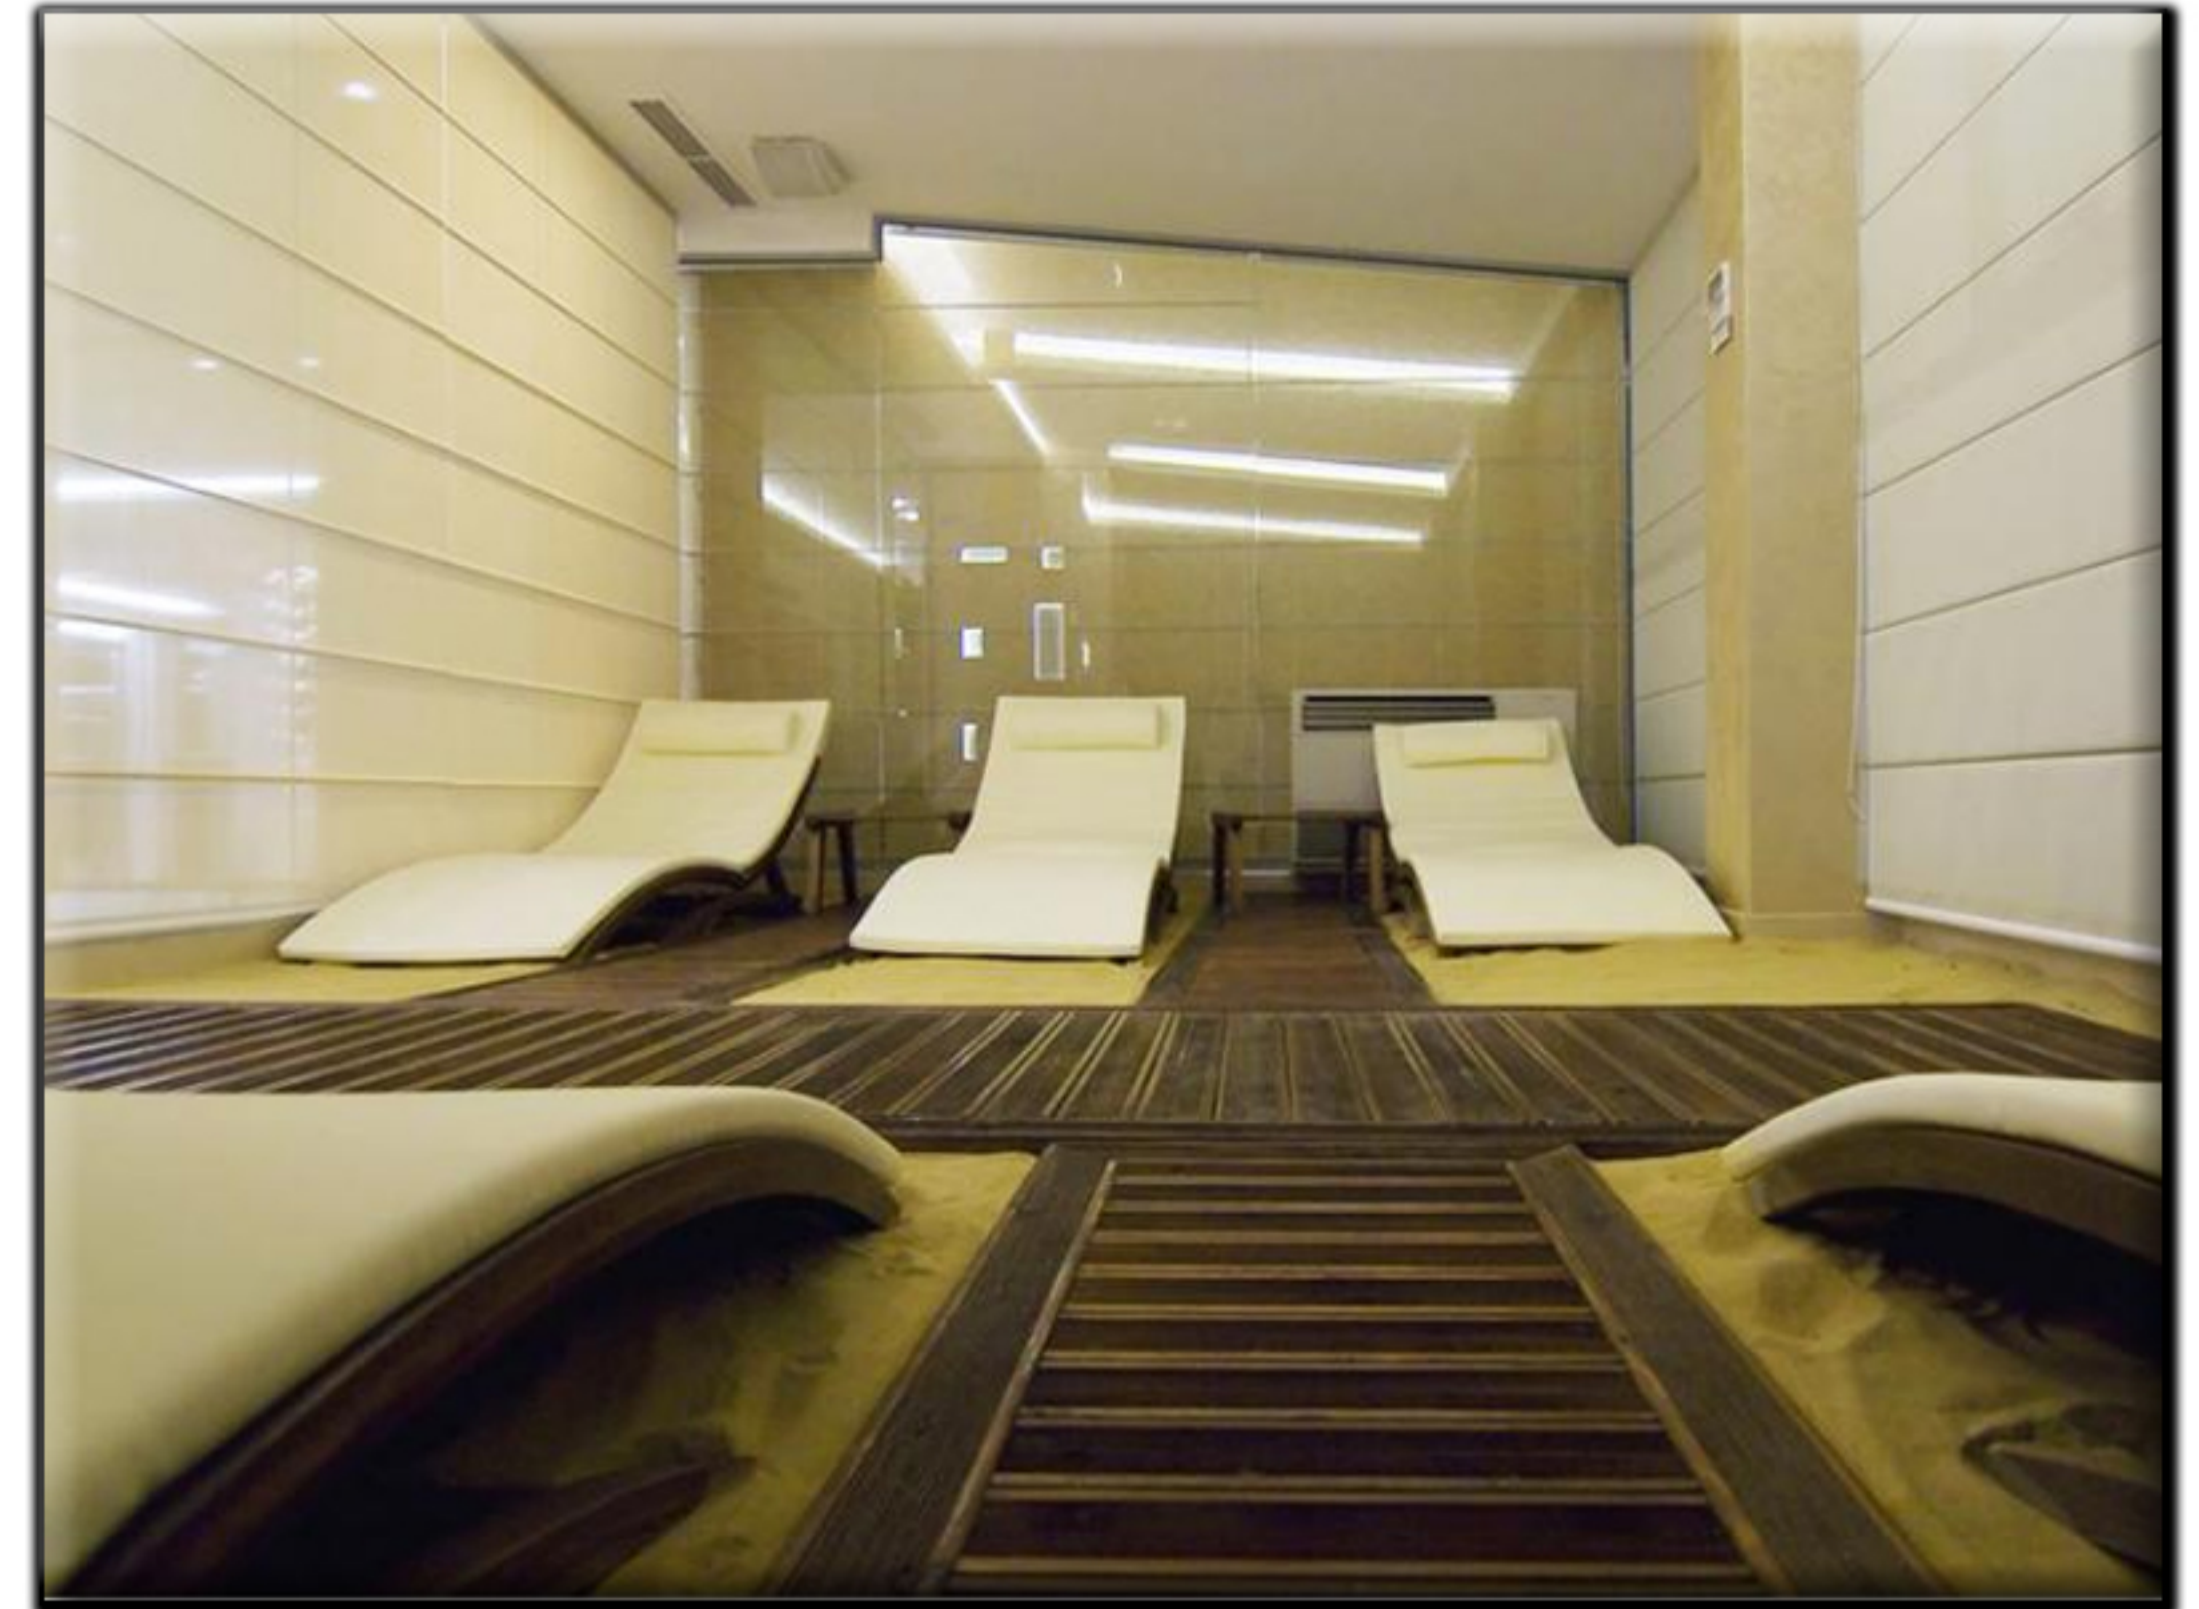

FOLDABLE LOUNGES

Foldable lounge "Rainbow"