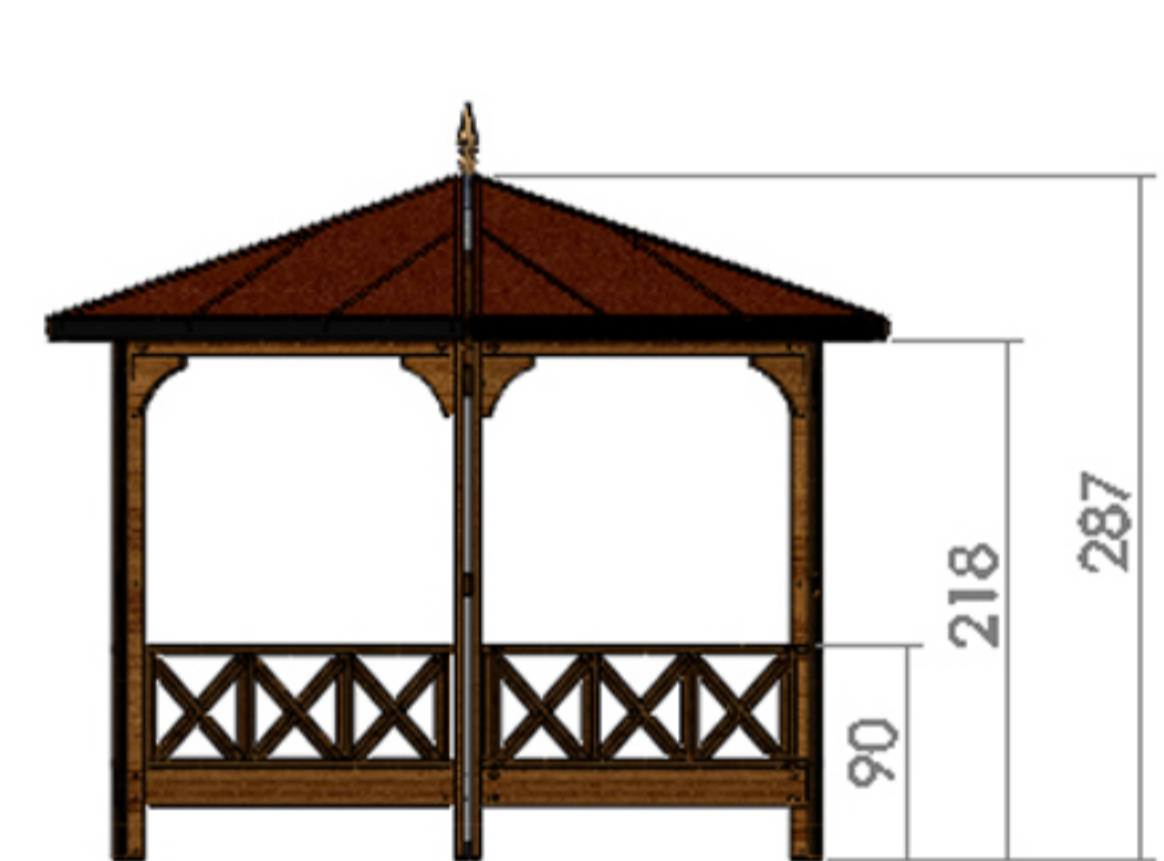

GAZEBOS

Hexagonal gazebo "Exotica"

Price includes table and benches.
Base materials: - construction, benches and table - pine wood
- roof - OSB and bitumen tiles
- finish - impregnate and varnishes for outdoor use.
- Pot 155x55x38
- cushions for the seats
- cushions for the backs

Octagonal gazebo "Exotica"

Price includes table and benches.
Base materials: - construction, benches and table - pine wood
- roof - OSB and bitumen tiles
- finish - impregnate and varnishes for outdoor use.
Pot 155x55x38
- cushions for the seats
- cushions for the backs
Gazebo can be made in different types and with different versions of furniture inside.