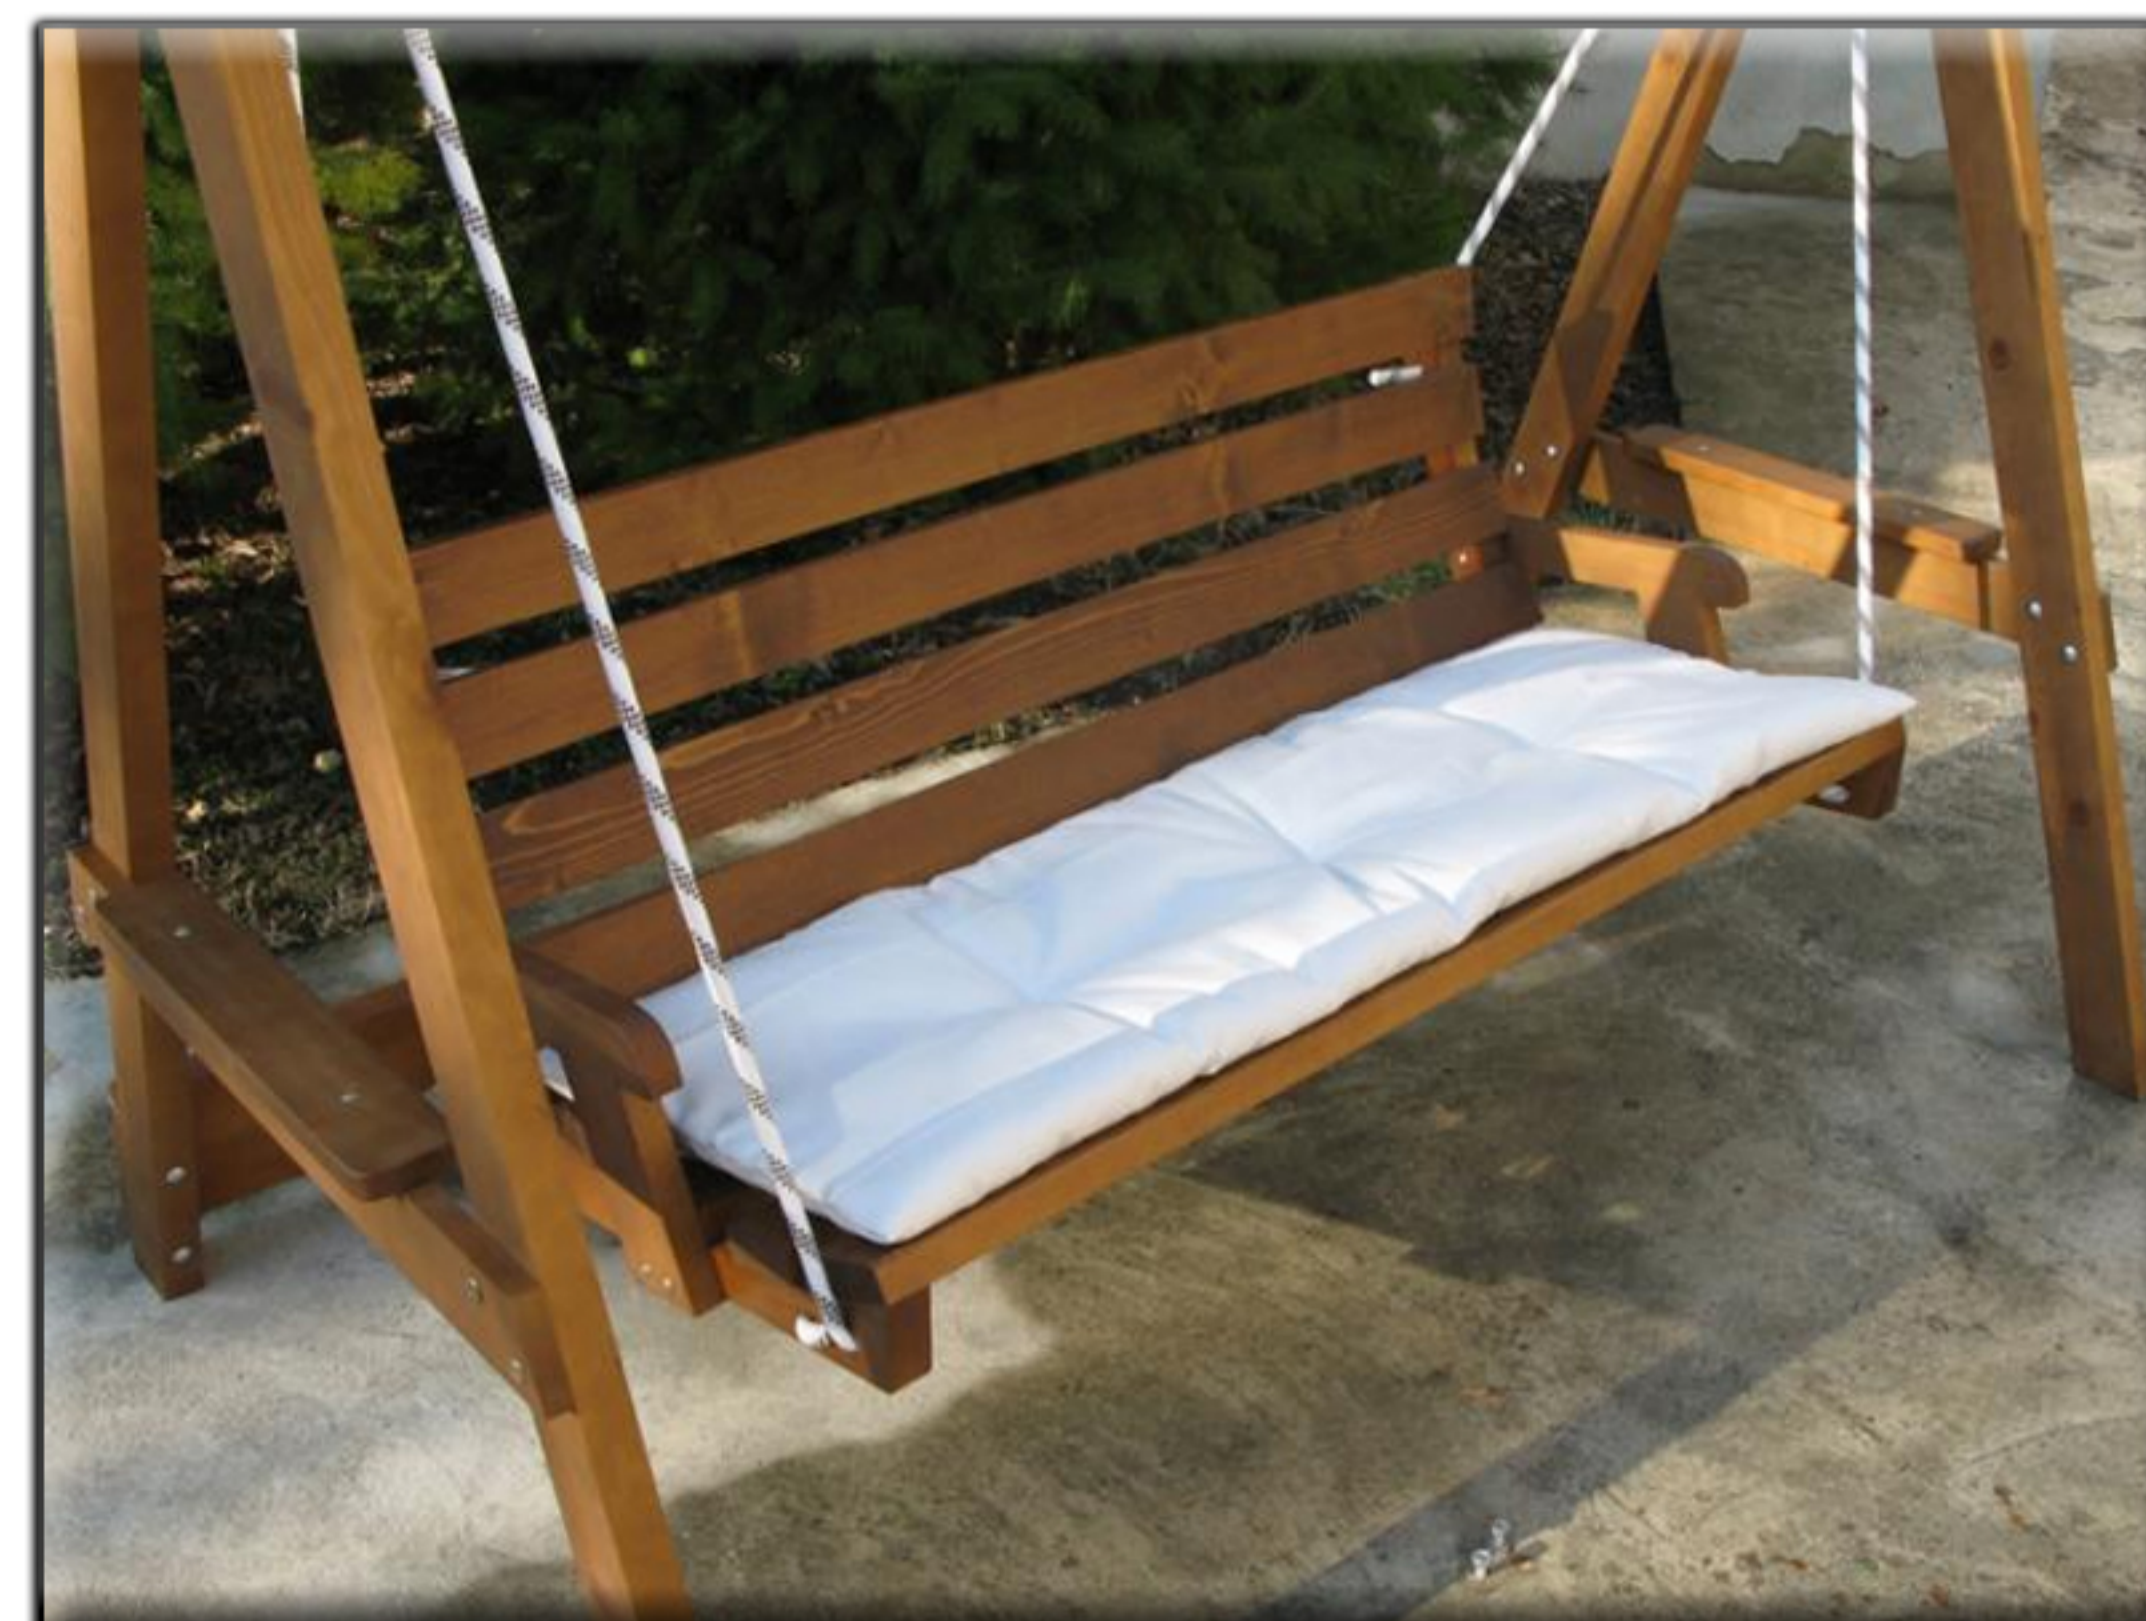

# SWINGS

“Lotus” swing

Options:  
Sunshade  
Pillow

Size: 202/126/180

“Venetsiya” hammock

Size: 430/145/120

Options:  
Pillow