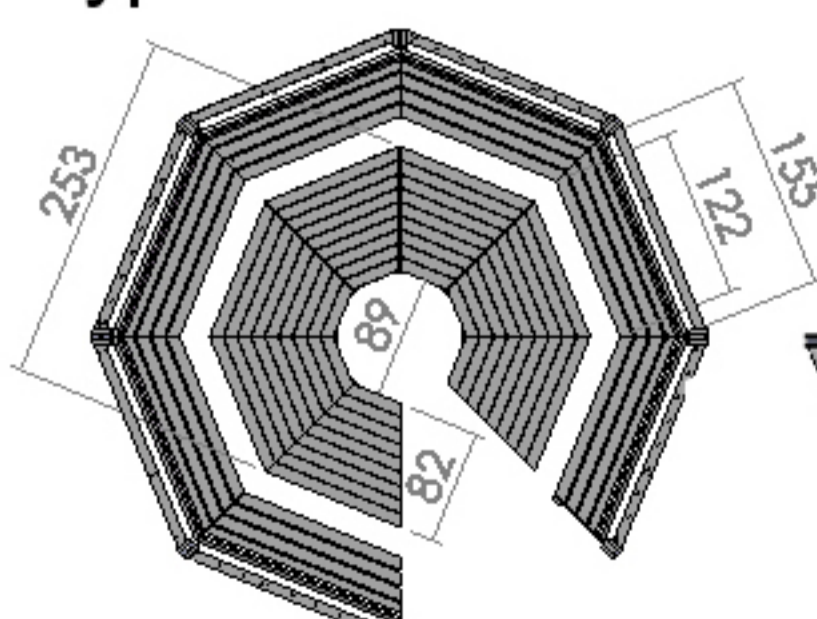

GAZEBOS

Hexagonal gazebo "Exotica"

Price includes table and benches.
Base materials: - construction, benches and table - pine wood
- roof - OSB and bitumen tiles
- finish - impregnate and varnishes for outdoor use.
- Pot 155x55x38
- cushions for the seats
- cushions for the backs

Octagonal gazebo "Exotica"

Price includes table and benches.
Base materials: - construction, benches and table - pine wood
- roof - OSB and bitumen tiles
- finish - impregnate and varnishes for outdoor use.
Pot 155x55x38
- cushions for the seats
- cushions for the backs
Gazebo can be made in different types and with different versions of furniture inside.

Version 1: