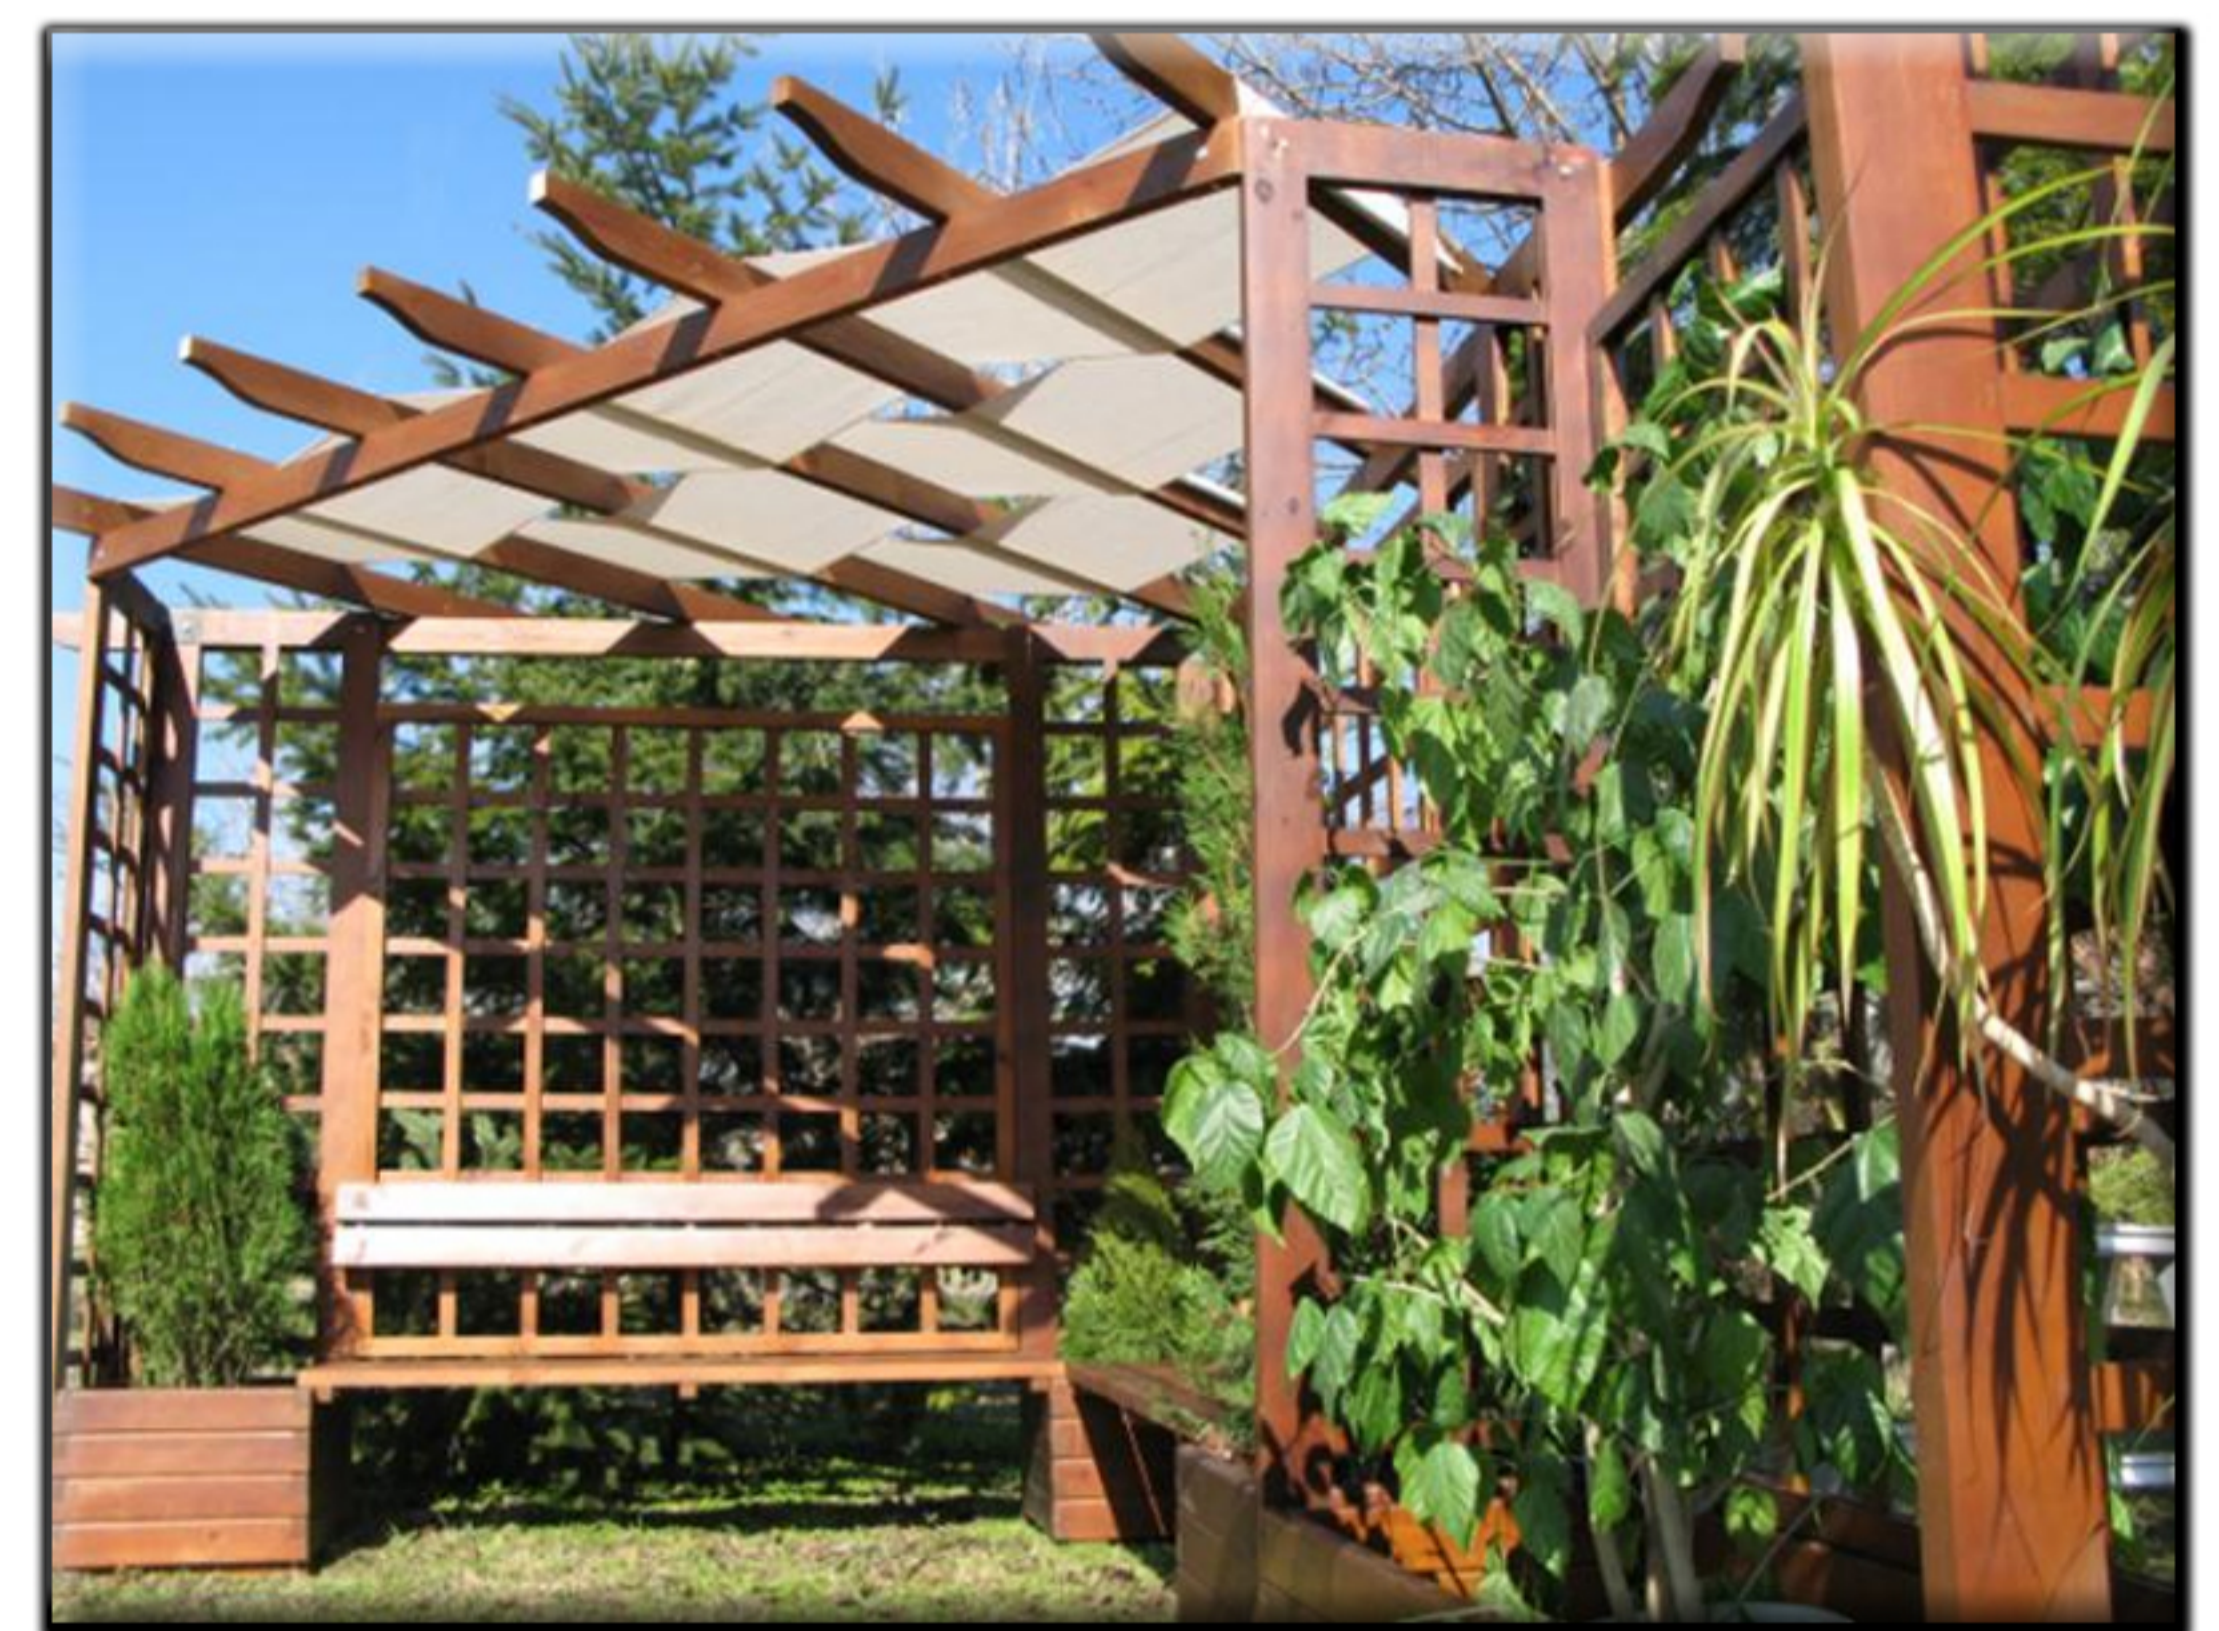

# POTS AND LATTICES

Custom sizes

Pot with benches

Angle pergola

Size: 230/230