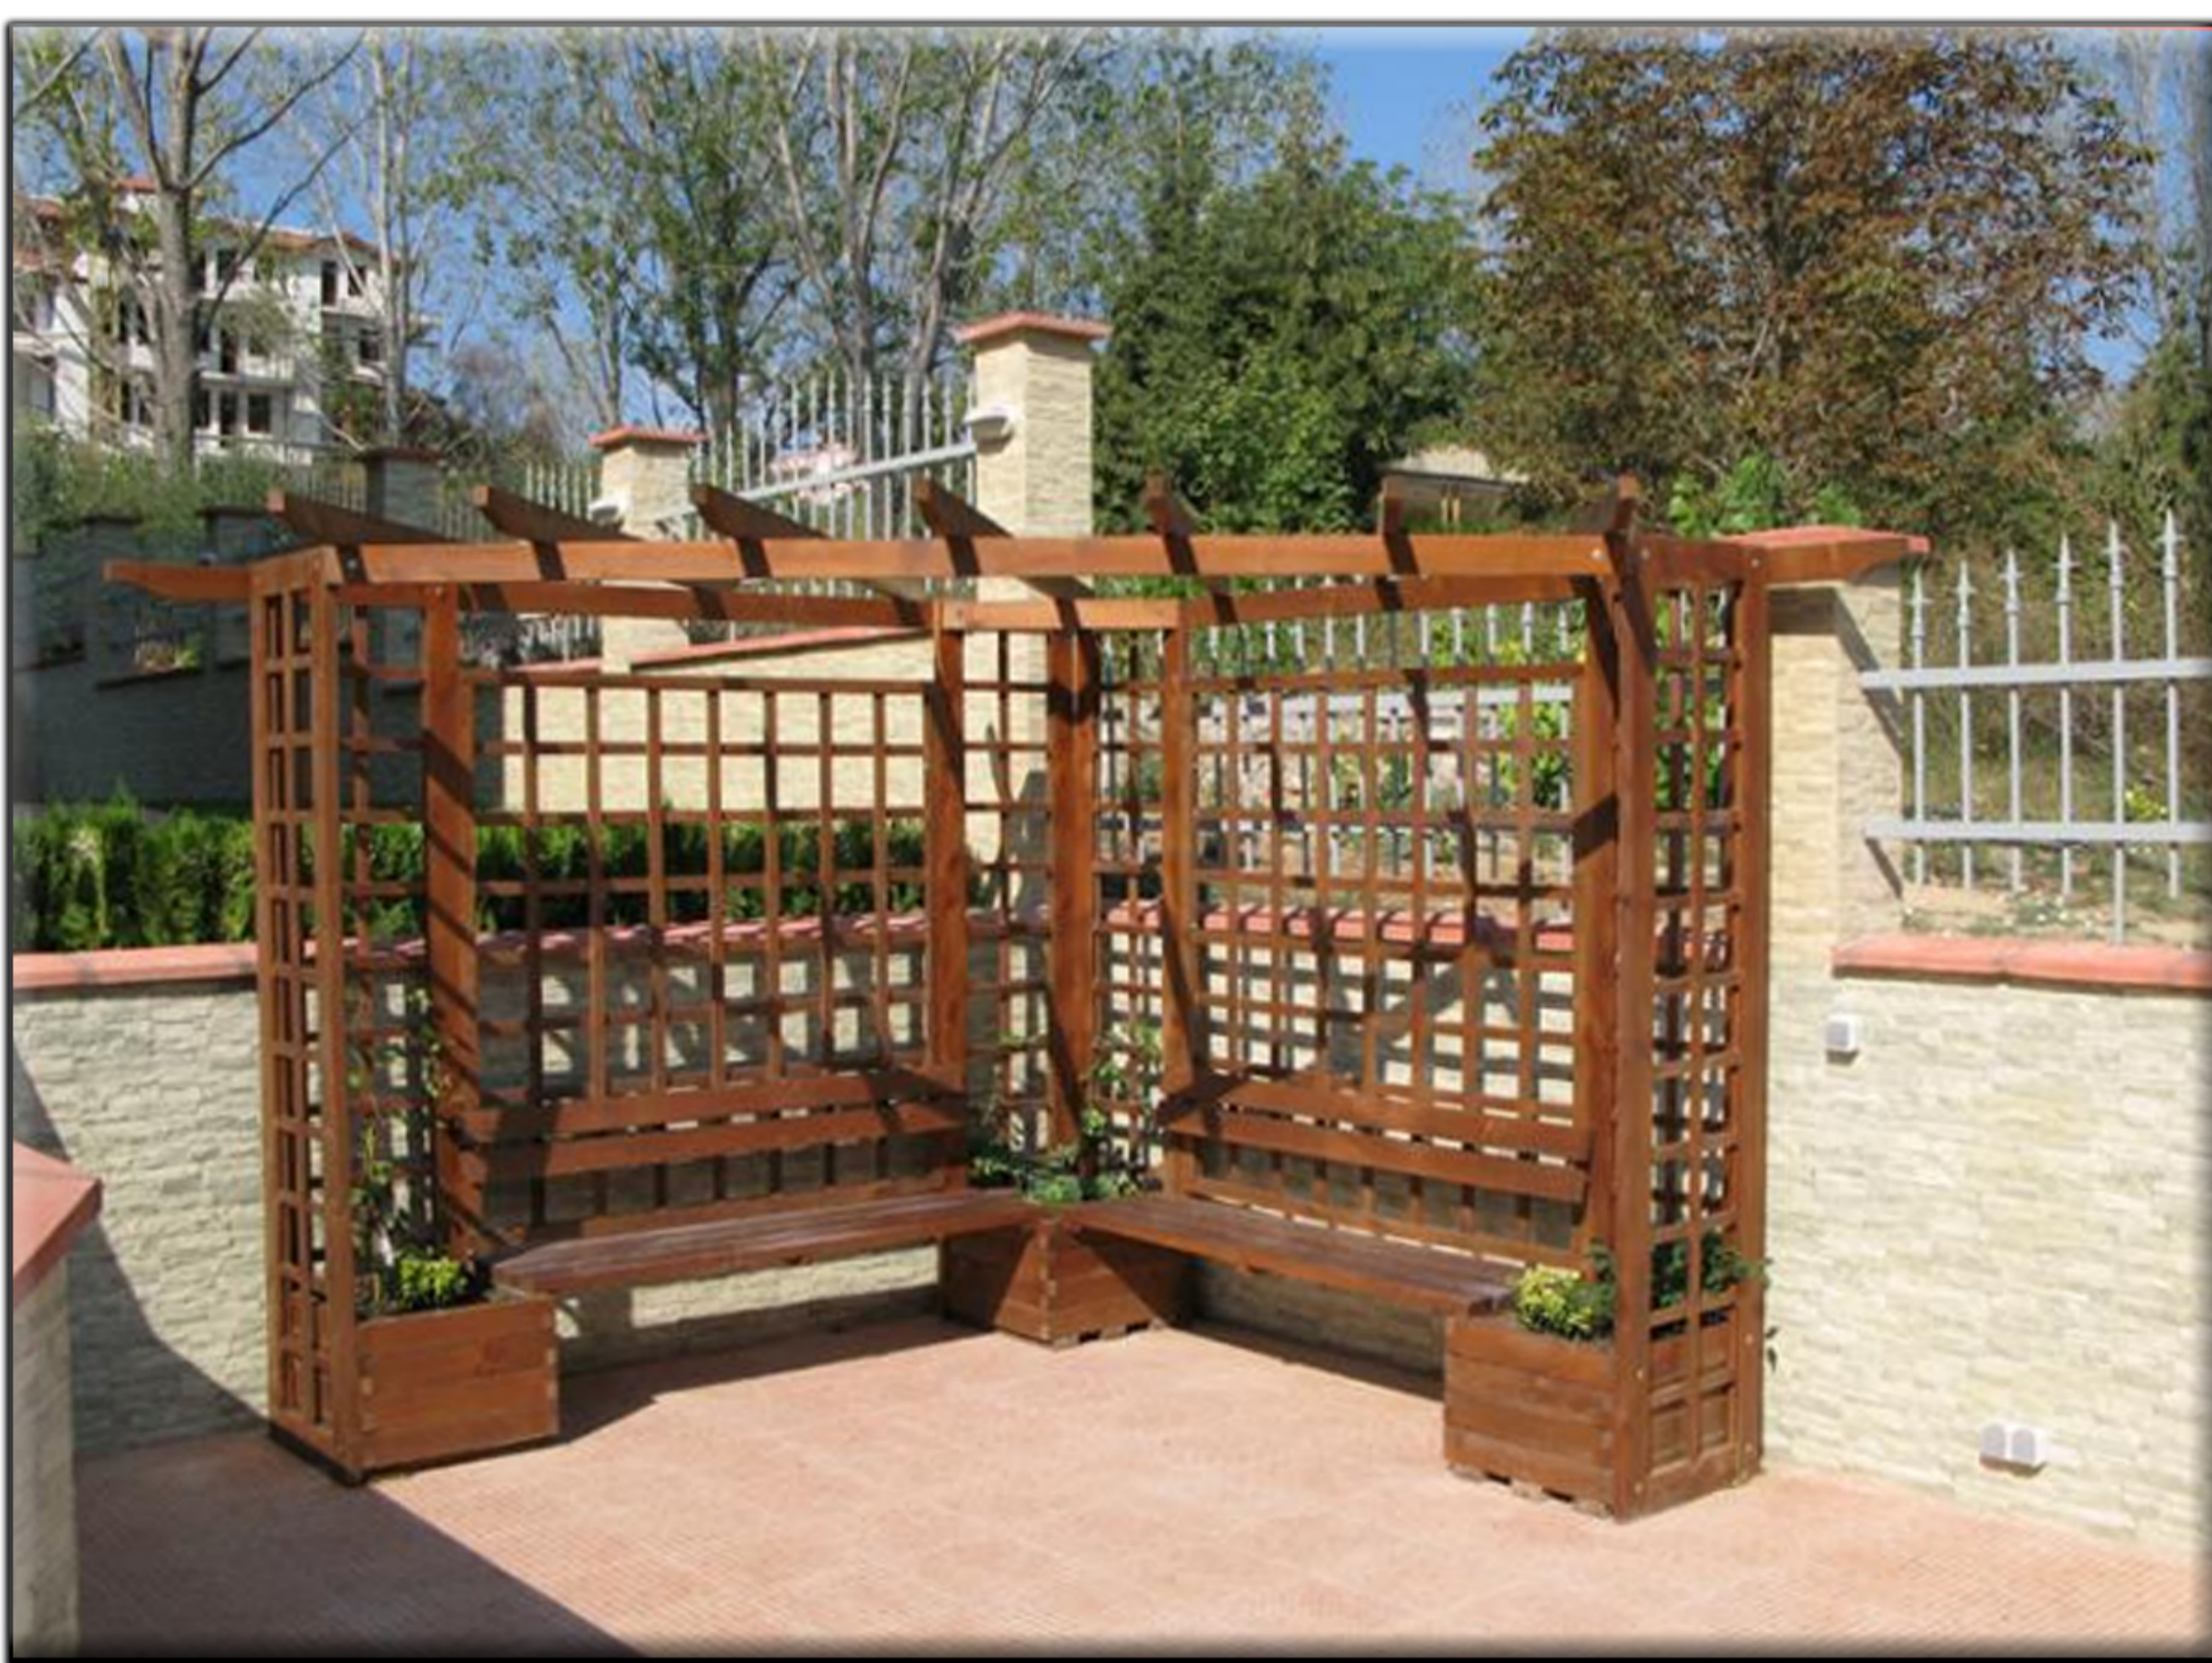

# POTS AND LATTICES

Custom sizes

Pot with benches

Angle pergola

Size: 230/230