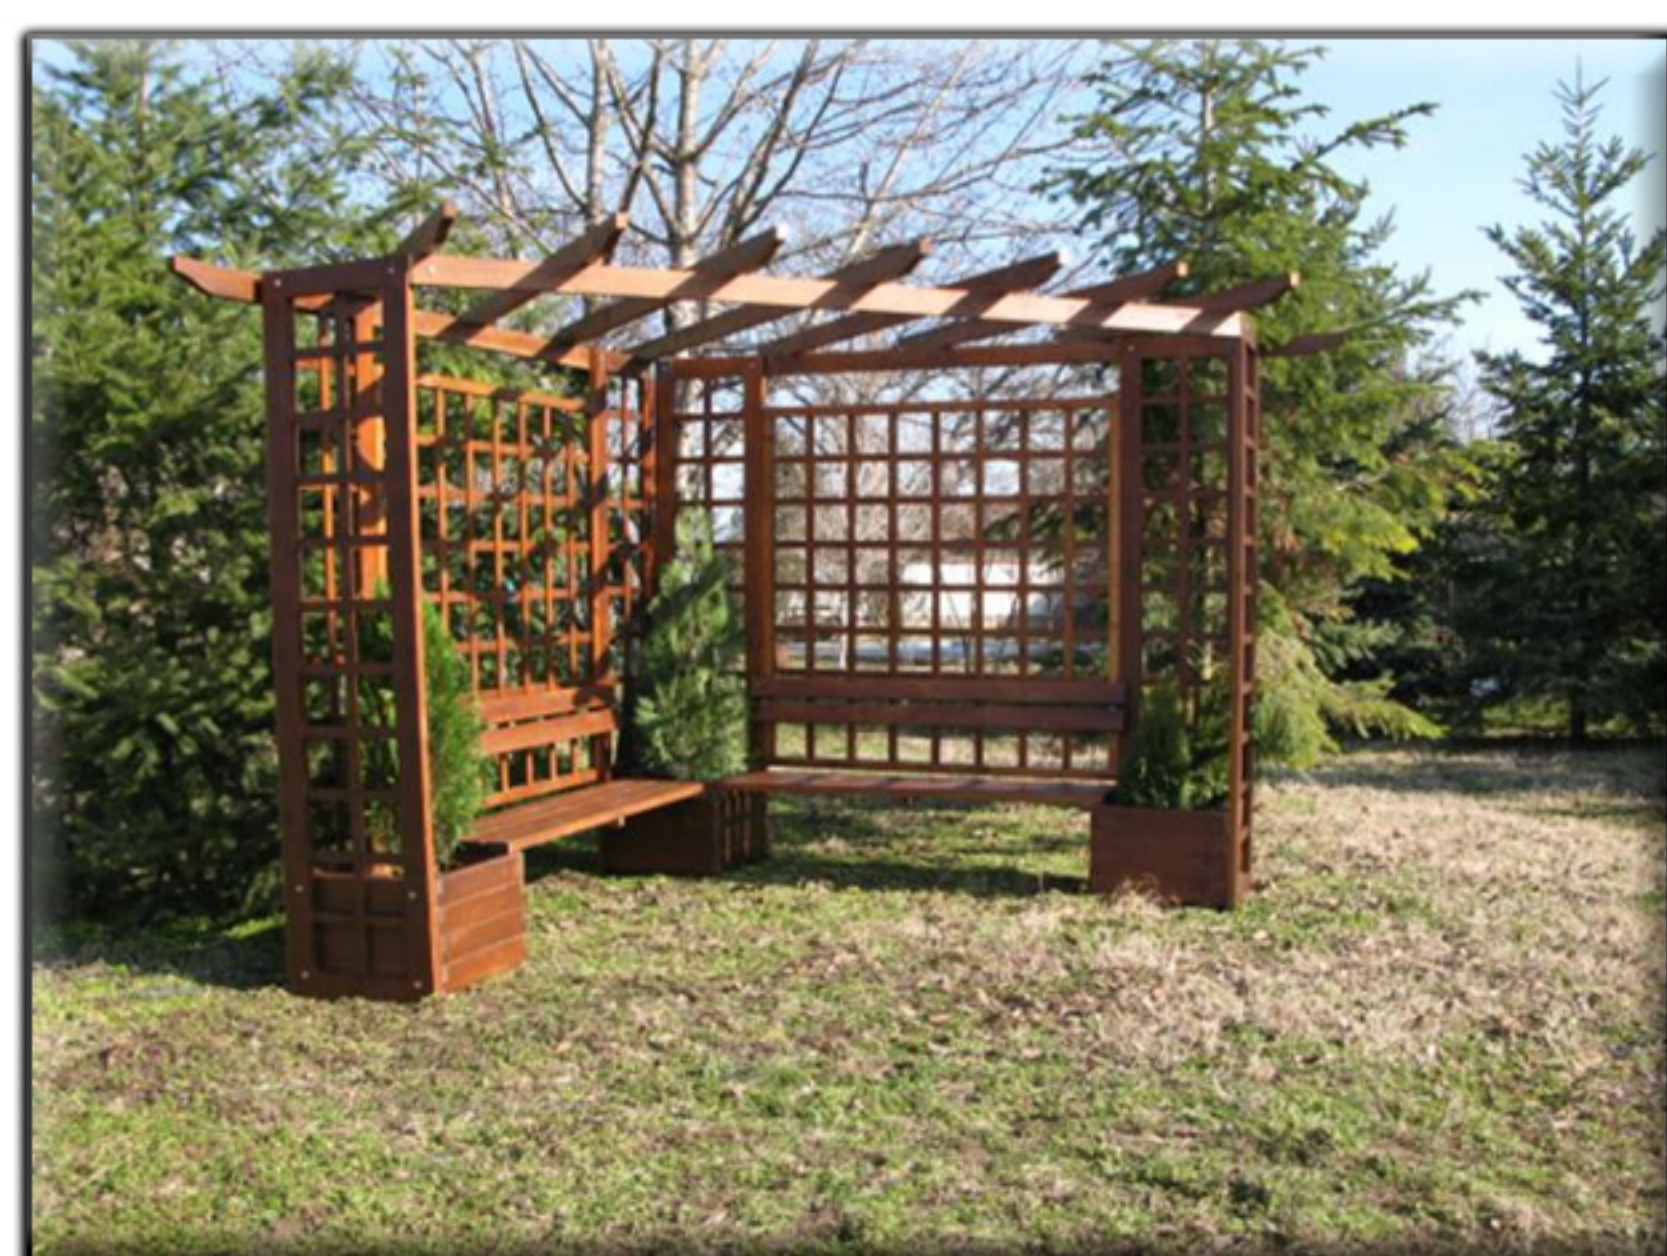

# POTS AND LATTICES

Custom sizes

Pot with benches

Angle pergola

Size: 230/230